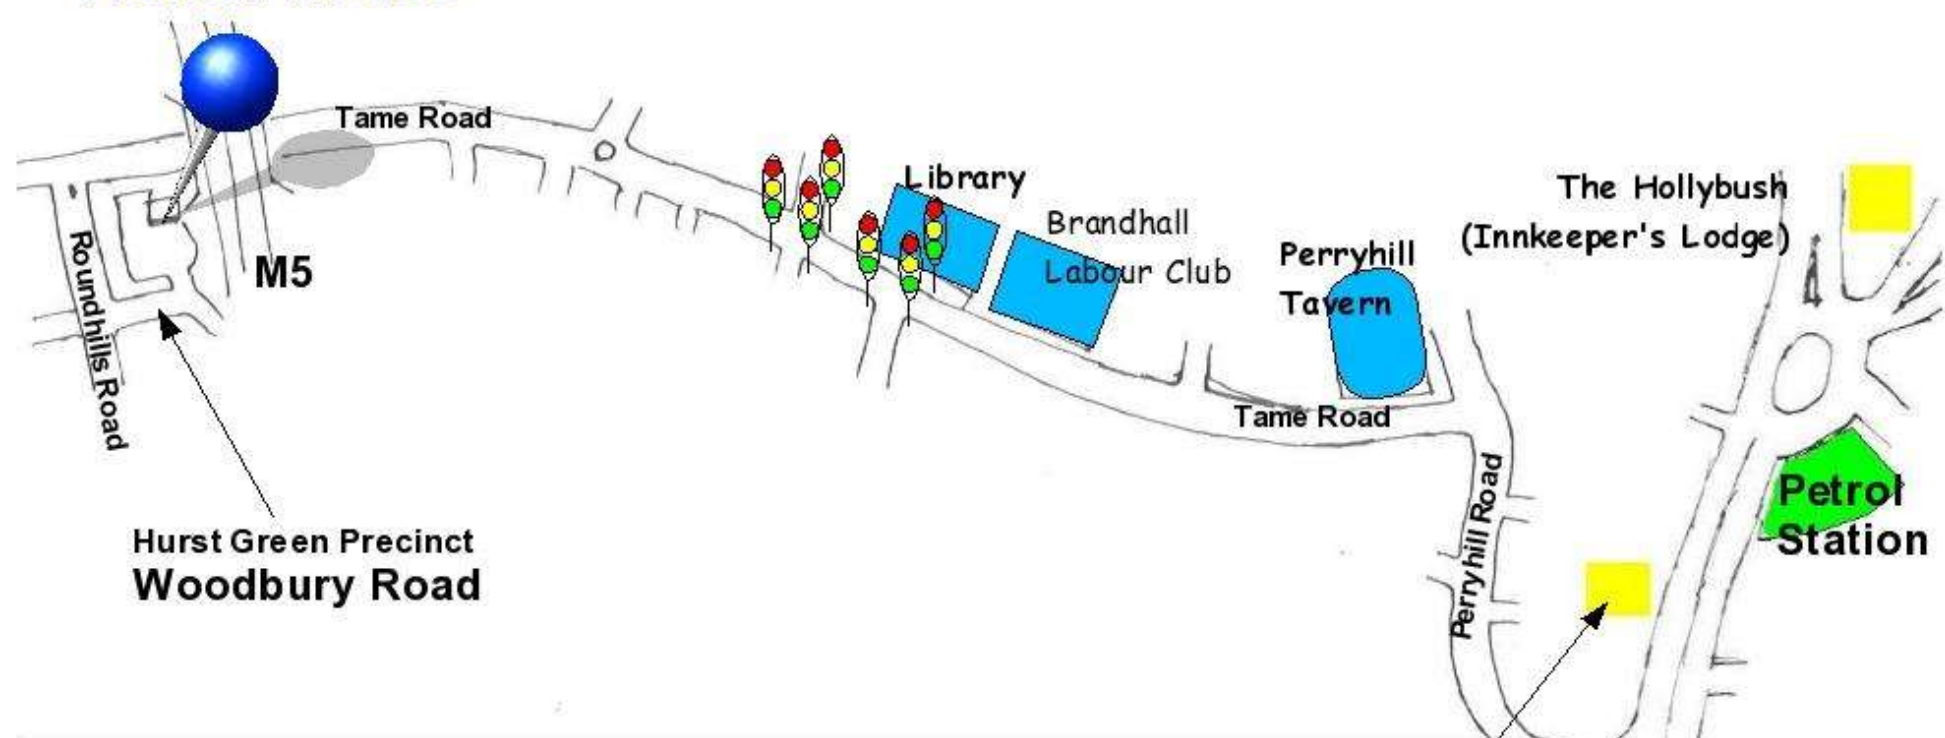

*London MARYLEBONE
Banbury, Stratford-upon-Avon*

**ROWLEY
REGIS**

*Worcester,
Hereford*

ROWAN HOUSE LTD

**BIRMINGHAM
NEW ST**

*London EUSTON, Birmingham International Airport,
Bristol, Cardiff, Southampton (Via Banbury)*

Rowan House Ltd

Finding Rowan House Ltd

Leave the M5 at Junction 3 and take the A456 dual carriageway in the direction of BIRMINGHAM. Go across the first roundabout and then get into the left-hand lane as you go under the underpass. STAY in the left hand lane and indicate LEFT. Turn left into the first turning into which you are allowed to turn left (" Perryhill Road "). Stay on Perryhill Road until you see the Perryhill Tavern. Turn left in front of Perryhill Tavern into Tame Road.

Stay on Tame Road until you go under the Motorway and then take the first left into Roundhills Road. Take the first left again into Woodbury Road and the Hurst Green Precinct is immediately on your left.

There is ample parking and we look forward to seeing you there.

**TAXI
RANK**

**TAXI
RANK**

**SANDWELL
& DUDLEY**

3 1/2 miles

Grafton Road

Wolverhampton Road

1 mile